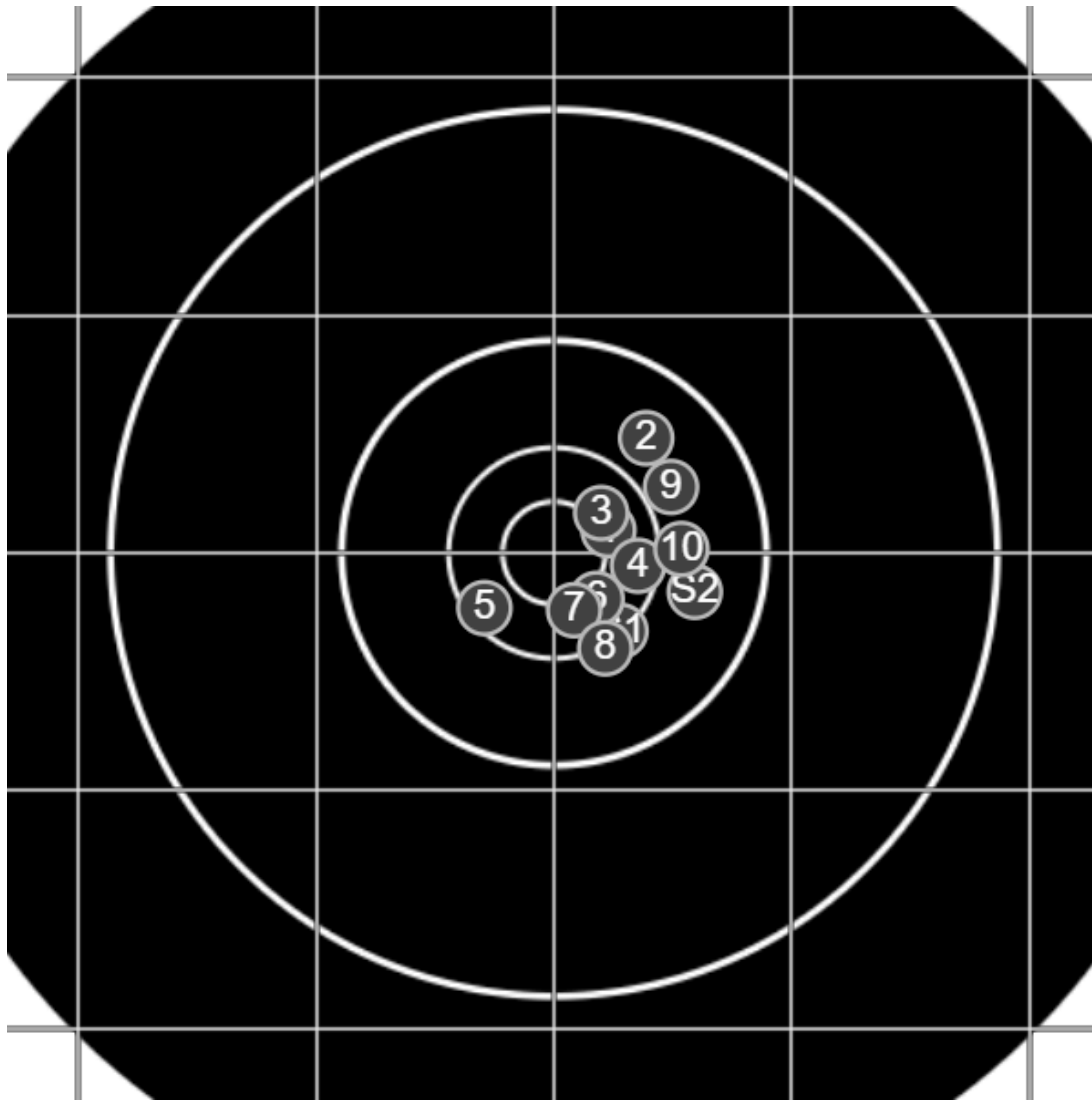

true  
25/05/2024  
3:03:27 pm

**BRC Club Shoot**  
Series 4  
600 yards

**BRC T6 [-55]**  
AU-600y

Group: 168.4 mm  
(161.9w x 83.5h)

(F)  
**Shooter**  
Ben Wright [m09]

**58.2**

**FINAL**  
v: 1829, sd: 7.4

#	fps	score
10	1824	6
9	1825	6
8	1837	6
7	1842	6
6	1833	5
5	1828	6
4	1825	5
3	1813	6
2	1831	X
1	1830	X
S1	1829	(5)

**SILVER  
MOUNTAIN  
TARGETS**  
Made in Canada

true  
25/05/2024  
3:36:15 pm

**BRC Club Shoot**  
Series 4  
600 yards

**BRC T6 [-55]**  
AU-600y

Group: 157.5 mm  
(132.3w x 141.1h)

(F)  
**Shooter**  
Ben Wright [m09]

**57.1**

**FINAL**  
v: 1827, sd: 5.1

#	fps	score
10	1829	5
9	1822	5
8	1827	6
7	1824	6
6	1824	6
5	1829	6
4	1815	6
3	1831	6
2	1830	5
1	1834	X
S2	1826	(5)
S1	1831	(6)